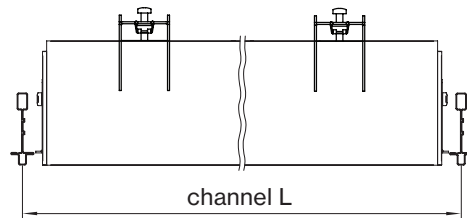

Technical data

	SIZE TYPE	LED COLOR TEMPERATURE	INPUT WATTS	DELIVERED LM TOTAL	LIGHT DISTRIBUTION	DELIVERED LM DIRECT	DELIVERED LM INDIRECT	OPTICAL EFFICIENCY	LUMINAIRE EFFICACY
BASO DIRECT									
e LED									
	4' linear	35K	17.5W	1820 lm	100% down	455 lm/ft	-	74%	106 lm/W
	6' linear		25.8W	2740 lm					
	8' linear		34.4W	3650 lm					
e² LED									
	4' linear	35K	29.5W	3010 lm	100% down	750 lm/ft	-	74%	102 lm/W
	6' linear		44.2W	4510 lm					
	8' linear		59W	6020 lm					

Patterns top view

LINEAR

A	FIXTURES	CODE
48"	1'x 4' linear	ST - 0 4 FT
96"	1'x 8' linear	ST - 0 8 FT
144"	8'+ 4' linear	ST - 1 2 FT

DIMENSIONS

BASO 2.5

RECESSED trimless

RECESSED with trim

1/16" T-GRID

1/16" Slot Grid (any brand)

1/16" Grid (any brand) 4ft

15/16" T-GRID

15/16" Grid (any brand) 4ft

Declare.

BASO mounting instructions

Get access to the BASO 2.5 mounting instructions faster by scanning the QR code.