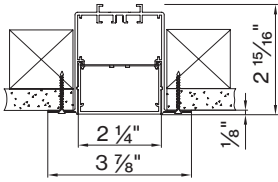

Technical data

	SIZE TYPE	LED COLOR TEMPERATURE	INPUT WATTS	DELIVERED LM TOTAL	LIGHT DISTRIBUTION	DELIVERED LM DIRECT	DELIVERED LM INDIRECT	OPTICAL EFFICIENCY	LUMINAIRE EFFICACY
BASO DIRECT									
e LED									
	4' linear	35K	17.5W	1820 lm	100% down	455 lm/ft	-	74%	106 lm/W
	6' linear		25.8W	2740 lm					
	8' linear		34.4W	3650 lm					
e² LED									
	4' linear	35K	29.5W	3010 lm	100% down	750 lm/ft	-	74%	102 lm/W
	6' linear		44.2W	4510 lm					
	8' linear		59W	6020 lm					

Patterns top view

LINEAR

A	FIXTURES	CODE
48"	1'x 4' linear	ST - 0 4 FT
96"	1'x 8' linear	ST - 0 8 FT
144"	8'+ 4' linear	ST - 1 2 FT

DIMENSIONS

BASO 2.5

RECESSED trimless

RECESSED with trim

1/16" T-GRID

1/16" Slot Grid (any brand)

1/16" Grid (any brand) 4ft

15/16" T-GRID

15/16" Grid (any brand) 4ft

Declare.

BASO mounting instructions

Get access to the BASO 2.5 mounting instructions faster by scanning the QR code.