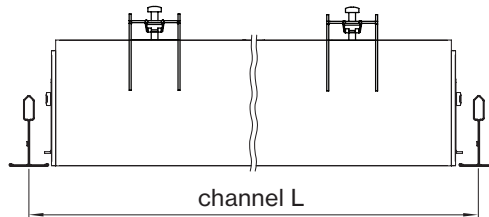

Technical data

	SIZE TYPE	LED COLOR TEMPERATURE	INPUT WATTS	DELIVERED LM TOTAL	LIGHT DISTRIBUTION	DELIVERED LM DIRECT	DELIVERED LM INDIRECT	OPTICAL EFFICIENCY	LUMINAIRE EFFICACY
BASO DIRECT									
e LED									
	4' linear	35K	17.5W	1820 lm	100% down	455 lm/ft	-	74%	106 lm/W
	6' linear		25.8W	2740 lm					
	8' linear		34.4W	3650 lm					
e² LED									
	4' linear	35K	29.5W	3010 lm	100% down	750 lm/ft	-	74%	102 lm/W
	6' linear		44.2W	4510 lm					
	8' linear		59W	6020 lm					

Patterns top view

LINEAR

A	FIXTURES	CODE
48"	1'x 4' linear	ST - 0 4 FT
96"	1'x 8' linear	ST - 0 8 FT
144"	8'+ 4' linear	ST - 1 2 FT

DIMENSIONS

BASO 2.5

RECESSED trimless

RECESSED with trim

1/16" T-GRID

1/16" Slot Grid (any brand)

1/16" Grid (any brand) 4ft

15/16" T-GRID

15/16" Grid (any brand) 4ft

Declare.

BASO mounting instructions

Get access to the BASO 2.5 mounting instructions faster by scanning the QR code.