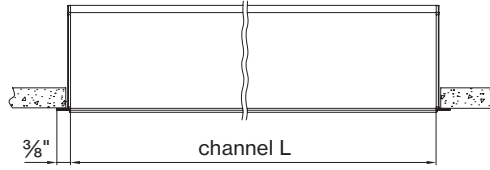

Technical data

	SIZE TYPE	LED COLOR TEMPERATURE	INPUT WATTS	DELIVERED LM TOTAL	LIGHT DISTRIBUTION	DELIVERED LM DIRECT	DELIVERED LM INDIRECT	OPTICAL EFFICIENCY	LUMINAIRE EFFICACY
BASO DIRECT									
e LED									
	4' linear	35K	17.5W	1820 lm	100% down	455 lm/ft	-	74%	106 lm/W
	6' linear		25.8W	2740 lm					
	8' linear		34.4W	3650 lm					
e² LED									
	4' linear	35K	29.5W	3010 lm	100% down	750 lm/ft	-	74%	102 lm/W
	6' linear		44.2W	4510 lm					
	8' linear		59W	6020 lm					

Patterns top view

LINEAR

A	FIXTURES	CODE
48"	1'x 4' linear	ST - 0 4 FT
96"	1'x 8' linear	ST - 0 8 FT
144"	8'+ 4' linear	ST - 1 2 FT

DIMENSIONS

BASO 2.5

RECESSED trimless

RECESSED with trim

1/16" T-GRID

1/16" Slot Grid (any brand)

1/16" Grid (any brand) 4ft

15/16" T-GRID

15/16" Grid (any brand) 4ft

Declare.

BASO mounting instructions

Get access to the BASO 2.5 mounting instructions faster by scanning the QR code.