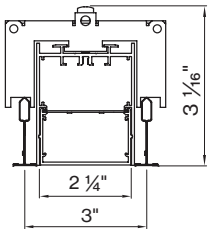

Technical data

	SIZE TYPE	LED COLOR TEMPERATURE	INPUT WATTS	DELIVERED LM TOTAL	LIGHT DISTRIBUTION	DELIVERED LM DIRECT	DELIVERED LM INDIRECT	OPTICAL EFFICIENCY	LUMINAIRE EFFICACY
BASO DIRECT									
e LED									
	4' linear	35K	17.5W	1820 lm	100% down	455 lm/ft	-	74%	106 lm/W
	6' linear		25.8W	2740 lm					
	8' linear		34.4W	3650 lm					
e² LED									
	4' linear	35K	29.5W	3010 lm	100% down	750 lm/ft	-	74%	102 lm/W
	6' linear		44.2W	4510 lm					
	8' linear		59W	6020 lm					

Patterns top view

LINEAR

A	FIXTURES	CODE
48"	1'x 4' linear	ST - 0 4 FT
96"	1'x 8' linear	ST - 0 8 FT
144"	8'+ 4' linear	ST - 1 2 FT

DIMENSIONS

BASO 2.5

RECESSED trimless

RECESSED with trim

1/16" T-GRID

1/16" Slot Grid (any brand)

1/16" Grid (any brand) 4ft

15/16" T-GRID

15/16" Grid (any brand) 4ft

Declare.

BASO mounting instructions

Get access to the BASO 2.5 mounting instructions faster by scanning the QR code.