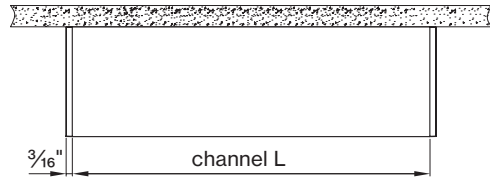

Technical data

	SIZE TYPE	LED COLOR TEMPERATURE	INPUT WATTS	DELIVERED LM TOTAL	LIGHT DISTRIBUTION	DELIVERED LM DIRECT	DELIVERED LM INDIRECT	OPTICAL EFFICIENCY	LUMINAIRE EFFICACY
BASO DIRECT									
e LED									
	4' linear	35K	17.5W	1820 lm	100% down	455 lm/ft	-	74%	106 lm/W
	6' linear		25.8W	2740 lm					
	8' linear		34.4W	3650 lm					
e² LED									
	4' linear	35K	29.5W	3010 lm	100% down	750 lm/ft	-	74%	102 lm/W
	6' linear		44.2W	4510 lm					
	8' linear		59W	6020 lm					

Patterns top view

LINEAR

A	FIXTURES	CODE
48"	1'x 4' linear	ST - 0 4 FT
96"	1'x 8' linear	ST - 0 8 FT
144"	8'+ 4' linear	ST - 1 2 FT

DIMENSIONS

BASO 2.5

RECESSED trimless

RECESSED with trim

1/16" T-GRID

1/16" Slot Grid (any brand)

1/16" Grid (any brand) 4ft

15/16" T-GRID

15/16" Grid (any brand) 4ft

Declare.

BASO mounting instructions

Get access to the BASO 2.5 mounting instructions faster by scanning the QR code.