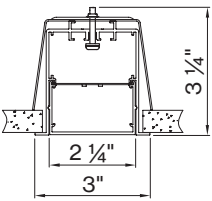

Technical data

	SIZE TYPE	LED COLOR TEMPERATURE	INPUT WATTS	DELIVERED LM TOTAL	LIGHT DISTRIBUTION	DELIVERED LM DIRECT	DELIVERED LM INDIRECT	OPTICAL EFFICIENCY	LUMINAIRE EFFICACY
BASO DIRECT									
e LED									
	4' linear	35K	17.5W	1820 lm	100% down	455 lm/ft	-	74%	106 lm/W
	6' linear		25.8W	2740 lm					
	8' linear		34.4W	3650 lm					
e² LED									
	4' linear	35K	29.5W	3010 lm	100% down	750 lm/ft	-	74%	102 lm/W
	6' linear		44.2W	4510 lm					
	8' linear		59W	6020 lm					

Patterns top view

LINEAR

A	FIXTURES	CODE
48"	1'x 4' linear	ST - 0 4 FT
96"	1'x 8' linear	ST - 0 8 FT
144"	8'+ 4' linear	ST - 1 2 FT

DIMENSIONS

BASO 2.5

RECESSED trimless

RECESSED with trim

1/16" T-GRID

1/16" Slot Grid (any brand)

1/16" Grid (any brand) 4ft

15/16" T-GRID

15/16" Grid (any brand) 4ft

Declare.

BASO mounting instructions

Get access to the BASO 2.5 mounting instructions faster by scanning the QR code.