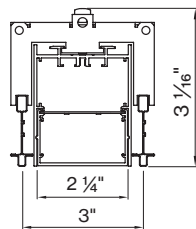

Technical data

	SIZE TYPE	LED COLOR TEMPERATURE	INPUT WATTS	DELIVERED LM TOTAL	LIGHT DISTRIBUTION	DELIVERED LM DIRECT	DELIVERED LM INDIRECT	OPTICAL EFFICIENCY	LUMINAIRE EFFICACY
BASO DIRECT									
e LED									
	4' linear	35K	17.5W	1820 lm	100% down	455 lm/ft	-	74%	106 lm/W
	6' linear		25.8W	2740 lm					
	8' linear		34.4W	3650 lm					
e² LED									
	4' linear	35K	29.5W	3010 lm	100% down	750 lm/ft	-	74%	102 lm/W
	6' linear		44.2W	4510 lm					
	8' linear		59W	6020 lm					

Patterns top view

LINEAR

A	FIXTURES	CODE
48"	1'x 4' linear	ST - 0 4 FT
96"	1'x 8' linear	ST - 0 8 FT
144"	8'+ 4' linear	ST - 1 2 FT

DIMENSIONS

BASO 2.5

RECESSED trimless

RECESSED with trim

1/16" T-GRID

1/16" Slot Grid (any brand)

1/16" Grid (any brand) 4ft

15/16" T-GRID

15/16" Grid (any brand) 4ft

Declare.

BASO mounting instructions

Get access to the BASO 2.5 mounting instructions faster by scanning the QR code.