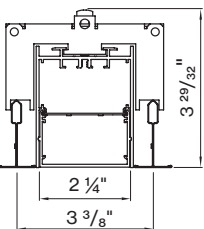

Technical data

	SIZE TYPE	LED COLOR TEMPERATURE	INPUT WATTS	DELIVERED LM TOTAL	LIGHT DISTRIBUTION	DELIVERED LM DIRECT	DELIVERED LM INDIRECT	OPTICAL EFFICIENCY	LUMINAIRE EFFICACY
BASO DIRECT									
e LED									
	4' linear	35K	17.5W	1820 lm	100% down	455 lm/ft	-	74%	106 lm/W
	6' linear		25.8W	2740 lm					
	8' linear		34.4W	3650 lm					
e² LED									
	4' linear	35K	29.5W	3010 lm	100% down	750 lm/ft	-	74%	102 lm/W
	6' linear		44.2W	4510 lm					
	8' linear		59W	6020 lm					

Patterns top view

LINEAR

A	FIXTURES	CODE
48"	1'x 4' linear	ST - 0 4 FT
96"	1'x 8' linear	ST - 0 8 FT
144"	8'+ 4' linear	ST - 1 2 FT

DIMENSIONS

BASO 2.5

RECESSED trimless

RECESSED with trim

1/16" T-GRID

1/16" Slot Grid (any brand)

1/16" Grid (any brand) 4ft

15/16" T-GRID

15/16" Grid (any brand) 4ft

Declare.

BASO mounting instructions

Get access to the BASO 2.5 mounting instructions faster by scanning the QR code.